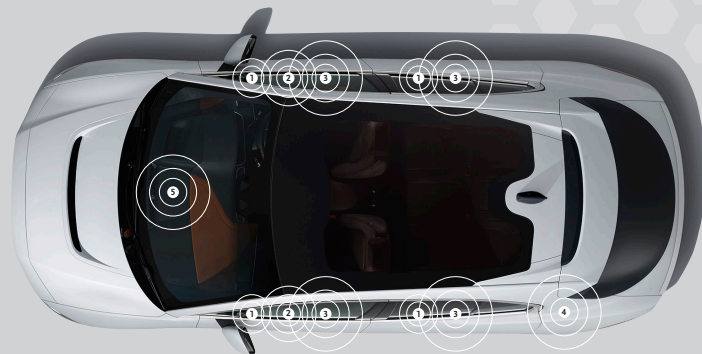

SYSTEM FEATURES AT A GLANCE

JAGUAR I-PACE, 13 SPEAKERS POWERED BY A 400 WATT AMPLIFIER

1. **1 TWEETER**
   High audible frequencies, covering the upper limit of human hearing.
2. **2 MIDRANGE**
   Middle audio frequencies, covering human speech and most musical instruments.
3. **3 WOOFER**
   Low frequencies for punchy, tight bass and drums.
4. **4 SUBWOOFER**
   Optimal bass response in all listening locations.
5. **5 CENTRE CHANNEL**
   (Tweeter and midrange combination)
   Large and stable soundstage in all locations.

Information correct at time of publication.