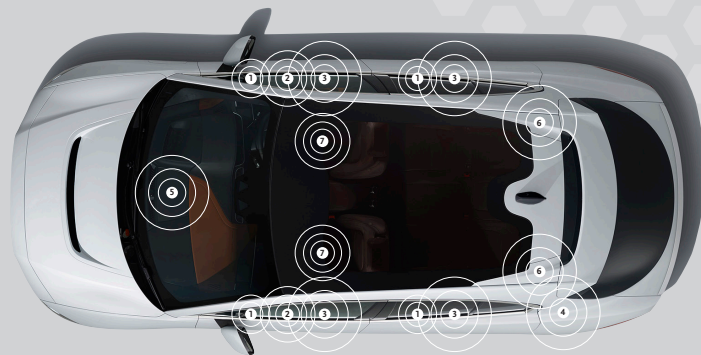

SYSTEM FEATURES AT A GLANCE

JAGUAR I-PACE, 17 SPEAKERS POWERED BY A 750 WATT AMPLIFIER

- **1** TWEETER
  High audible frequencies, covering the upper limit of human hearing.
- **2** MIDRANGE
  Middle audio frequencies, covering human speech and most musical instruments.
- **3** WOOFER
  Low frequencies for punchy, tight bass and drums.
- **4** SUBWOOFER
  Optimal bass response in all listening locations.
- **5** CENTRE CHANNEL (Tweeter and midrange combination)
  Large and stable soundstage in all locations.
- **6** SURROUNDS
  Life-like sense of immersion.
- **7** HEIGHTS
  Natural immersion with three-dimensional spaciousness.

Information correct at time of publication.

Find out more about our technologies, visit meridian-audio.com