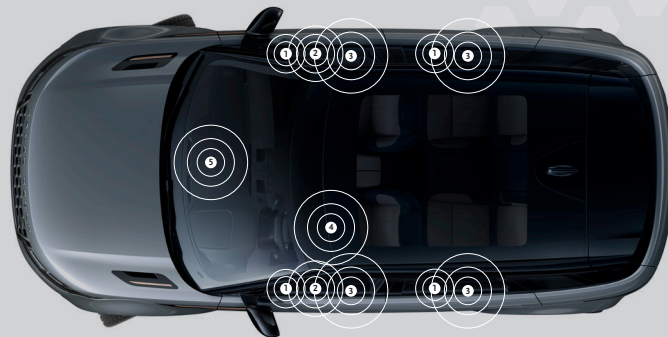

SYSTEM FEATURES AT A GLANCE

RANGE ROVER EVOQUE, 12 SPEAKERS POWERED BY A 400 WATT AMPLIFIER

1. **1 TWEETER**
   High audible frequencies, covering the upper limit of human hearing.
2. **2 MIDRANGE**
   Middle audio frequencies, covering human speech and most musical instruments.
3. **3 WOOFER**
   Low frequencies for punchy, tight bass and drums.
4. **4 SUBWOOFER**
   Optimal bass response in all listening locations.
5. **5 CENTRE CHANNEL**
   Large and stable soundstage in all locations.

Find out more about our technologies, visit meridian-audio.com

Information correct at time of publication.