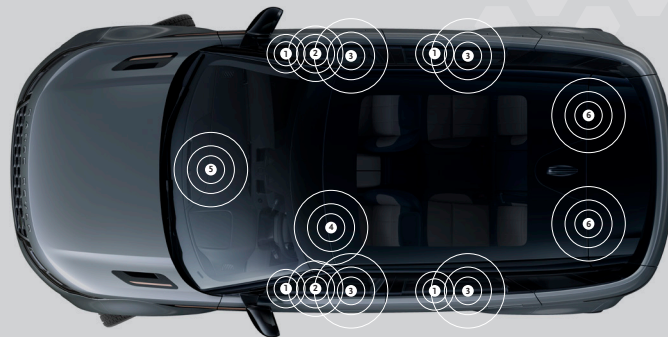

SYSTEM FEATURES AT A GLANCE

RANGE ROVER EVOQUE, 15 SPEAKERS POWERED BY A 650 WATT AMPLIFIER

- **1** TWEETER
  High audible frequencies, covering the upper limit of human hearing.
- **2** MIDRANGE
  Middle audio frequencies, covering human speech and most musical instruments.
- **3** WOOFER
  Low frequencies for punchy, tight bass and drums.
- **4** SUBWOOFER
  Optimal bass response in all listening locations.
- **5** CENTRE CHANNEL (Tweeter and midrange combination)
  Large and stable soundstage in all locations.
- **6** SURROUNDS
  Life-like sense of immersion.

Information correct at time of publication. Find out more about our technologies, visit meridian-audio.com