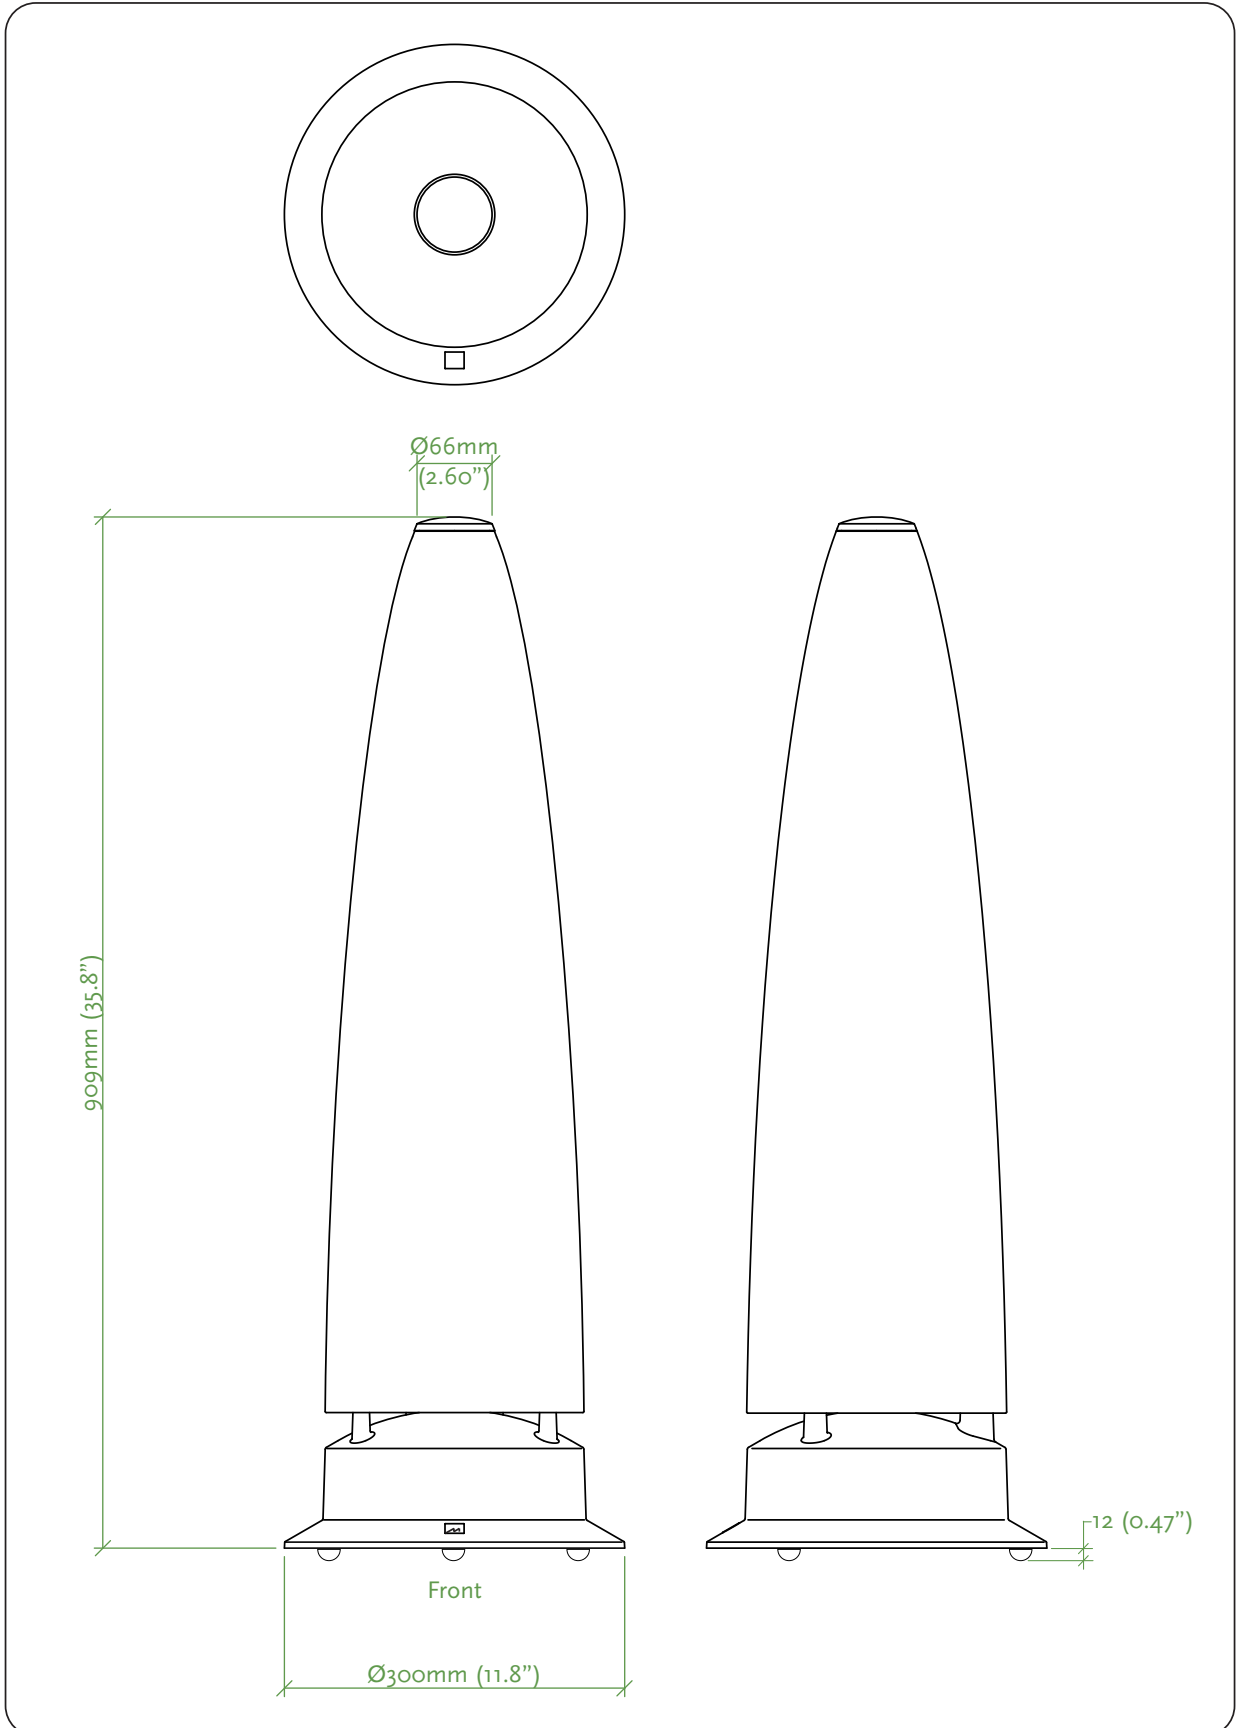

Notes

- 1) Drawing for installation & room layout purposes only.
- 2) 20mm (0.75") clearance around the product is recommended for ventilation purposes.
- 3) Dimensions in mm & (inch)

M6 Loudspeaker

Designed and made in England by Meridian Audio Limited
Registered Design and Copyright © 2012