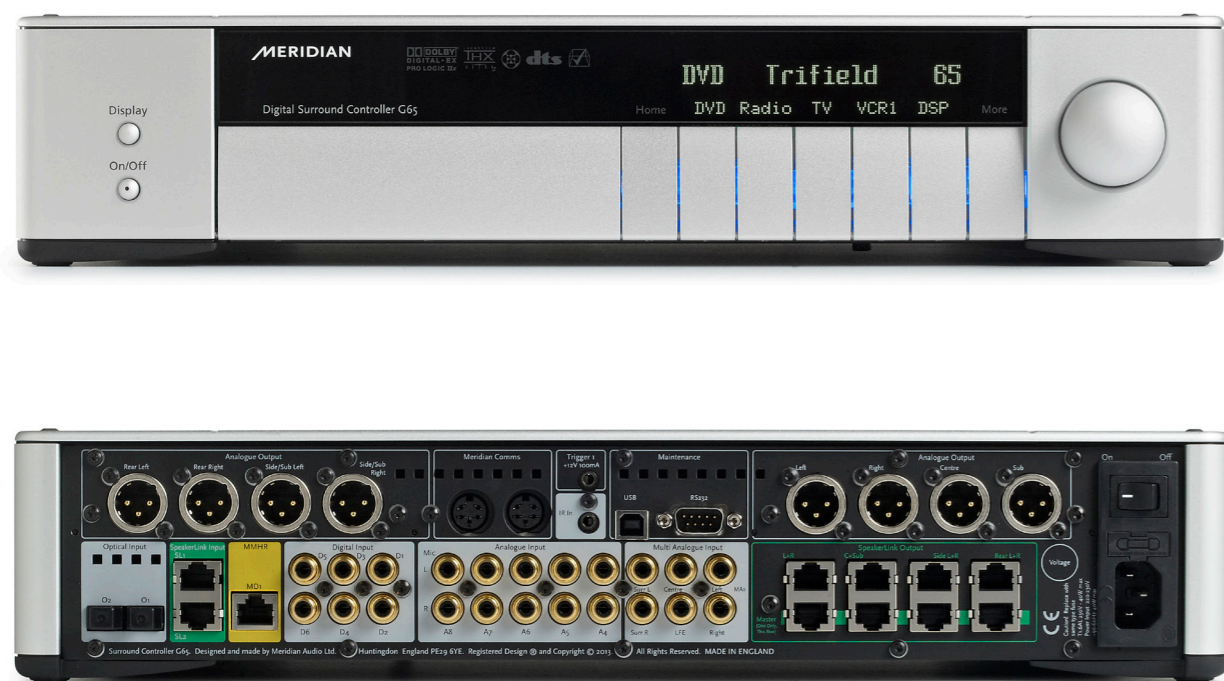

G65 SURROUND CONTROLLER

HIGH PERFORMANCE, CONNECTIVITY AND EASE OF USE

The G65 is a highly flexible Surround Controller, featuring many of Meridian's unique technologies plus a comprehensive set of digital and analogue input and outputs. It forms the heart of a powerful, flexible, and highly specified Meridian home theatre system that delivers superb performance on movies and music alike.

meridian-audio.com

THE G65 AT A GLANCE

A 7.1 Surround Controller with class leading audio fidelity - Meridian Room Correction for perfect sound in any room.

Re-clocking of the digital audio signal to remove timing errors for superior clarity and resolution.

A Linear Power Supply ensures superb performance on both analogue and digital systems.

Control 4 and Crestron control options plus RS232, Meridian Comms.

Multiple outputs which enable the creation of both passive and DSP based systems from the same Surround Controller.

Discrete and easy to install - 2U form factor with rack shelf option.

Unique Meridian High Resolution up-sampling to offer the best possible performance from all of your sources.

Multiple installation applications in home and commercial environments enabled by Meridian's unique Design and Specification Service.