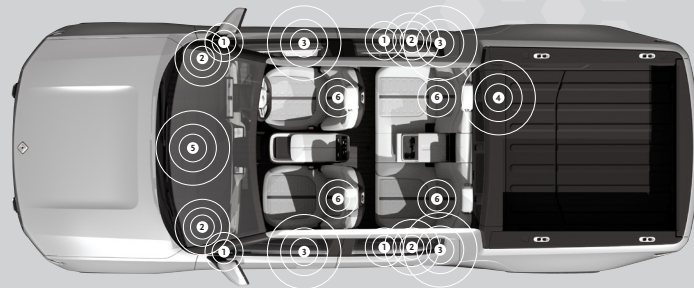

RIVIAN ELEVATION BY MERIDIAN RIVIAN R1T

Ofentimes, the best experiences aren't about where you end up, it's about the journey. With this in mind, the Rivian Elevation sound system has been designed to transport you inside the original recordings of your favourite tracks. Meridian's innovative DSP technologies deliver an audio experience of unparalleled quality and every system is tailored to each individual vehicle. The R1T features the Rivian Elevation sound system, designed and engineered by Meridian. It includes 19 speakers strategically placed throughout the cabin, powered by a 1200-watt amplifier.

UNIQUE MERIDIAN TECHNOLOGIES

INTELLI-Q
Optimised audio playback within the cabin using vehicle data

HORIZON
Immersive multichannel audio from two channel stereo content

PERFECT BALANCE
Tonally balanced audio at all volume levels

RE-Q
Clear and precise playback tailored to the interior of the cabin

SYSTEM FEATURES AT A GLANCE

RIVIAN R1T, 18 SPEAKERS

- | | |
|---|--|
| 1 TWEETER
High audible frequencies, covering the upper limit of human hearing. | 2 MIDRANGE
Middle audio frequencies, covering human speech and most musical instruments. |
| 3 WOOFER
Low frequencies for punchy, tight bass and drums. | 4 SUBWOOFER
Optimal bass response in all listening locations. |
| 5 CENTRE CHANNEL (Tweeter and midrange combination)
Large and stable soundstage in all locations. | 6 HEIGHTS
Natural immersion with three-dimensional spaciousness. |